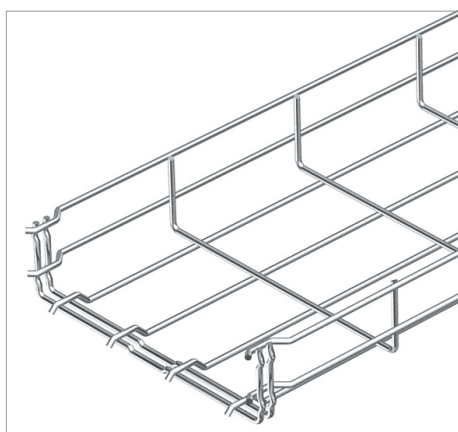

Technical data sheet

Mesh cable tray GR-Magic®

Mesh cable tray with shaped connector of side height 55 mm.

No additional connection components are required for the mesh cable tray, it is simply interlocked. The grid width is 50 x 100 mm (exception: GRM 55/50 = 20 x 100 mm).

Type	Width mm	Wire diameter mm	Length mm	Usable cross- section cm ²	Weight kg/100 m	Art.-No.
GRM 55 50 G	50	3.9	3000	16	67.000	6001441
GRM 55 100 G	100	3.9	3000	40	72.400	6001442
GRM 55 150 G	150	3.9	3000	63	85.800	6001444
GRM 55 200 G	200	3.9	3000	87	100.000	6001446
GRM 55 200 4.8 G	200	4.8	3000	87	151.000	6001447
GRM 55 300 G	300	4.8	3000	129	194.500	6001448
GRM 55 400 G	400	4.8	3000	175	236.700	6001450
GRM 55 500 G	500	4.8	3000	220	279.000	6001452
GRM 55 600 G	600	4.8	3000	265	321.200	6001454