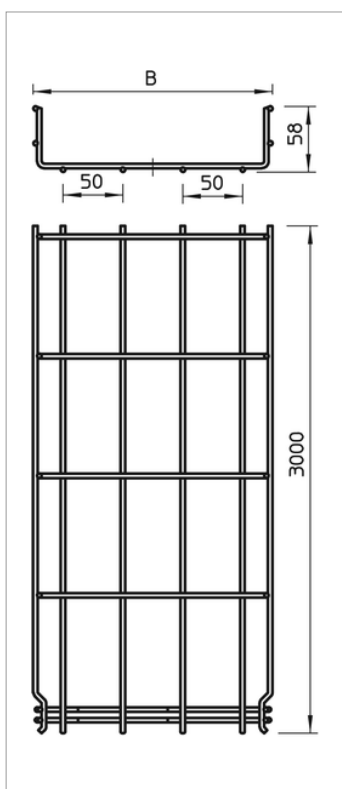

Technical data sheet

Mesh cable tray GR-Magic®

Mesh cable tray with shaped connector of side height 55 mm.

No additional connection components are required for the mesh cable tray, it is simply interlocked. The grid width is 50 x 100 mm (exception: GRM 55/50 = 20 x 100 mm).

Type	Width mm	Wire diameter mm	Length mm	Usable cross- section cm ²	Weight kg/100 m	Art.-No.
GRM 55 50 G	50	3.9	3000	16	67.000	6001441
GRM 55 100 G	100	3.9	3000	40	72.400	6001442
GRM 55 150 G	150	3.9	3000	63	85.800	6001444
GRM 55 200 G	200	3.9	3000	87	100.000	6001446
GRM 55 200 4.8 G	200	4.8	3000	87	151.000	6001447
GRM 55 300 G	300	4.8	3000	129	194.500	6001448
GRM 55 400 G	400	4.8	3000	175	236.700	6001450
GRM 55 500 G	500	4.8	3000	220	279.000	6001452
GRM 55 600 G	600	4.8	3000	265	321.200	6001454